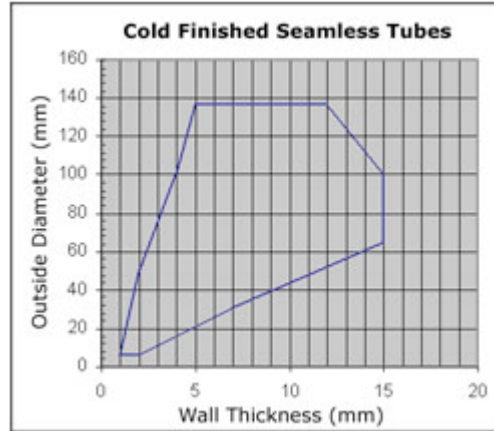

PRODUCT RANGE

Tube Size Range

Value Added Products

Starter gears for automobiles

Spindle axles for automobiles

Cages for constant velocity joints

Multi-track sleeves for linear bearings

Shaped tubes