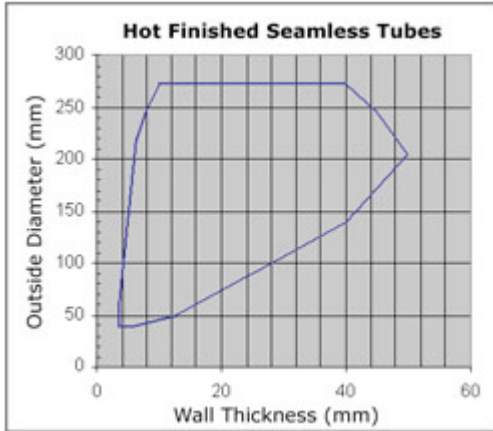

PRODUCT RANGE

Tube Size Range

Value Added Products

Starter gears for automobiles

Spindle axles for automobiles

Cages for constant velocity joints

Multi-track sleeves for linear bearings

Shaped tubes